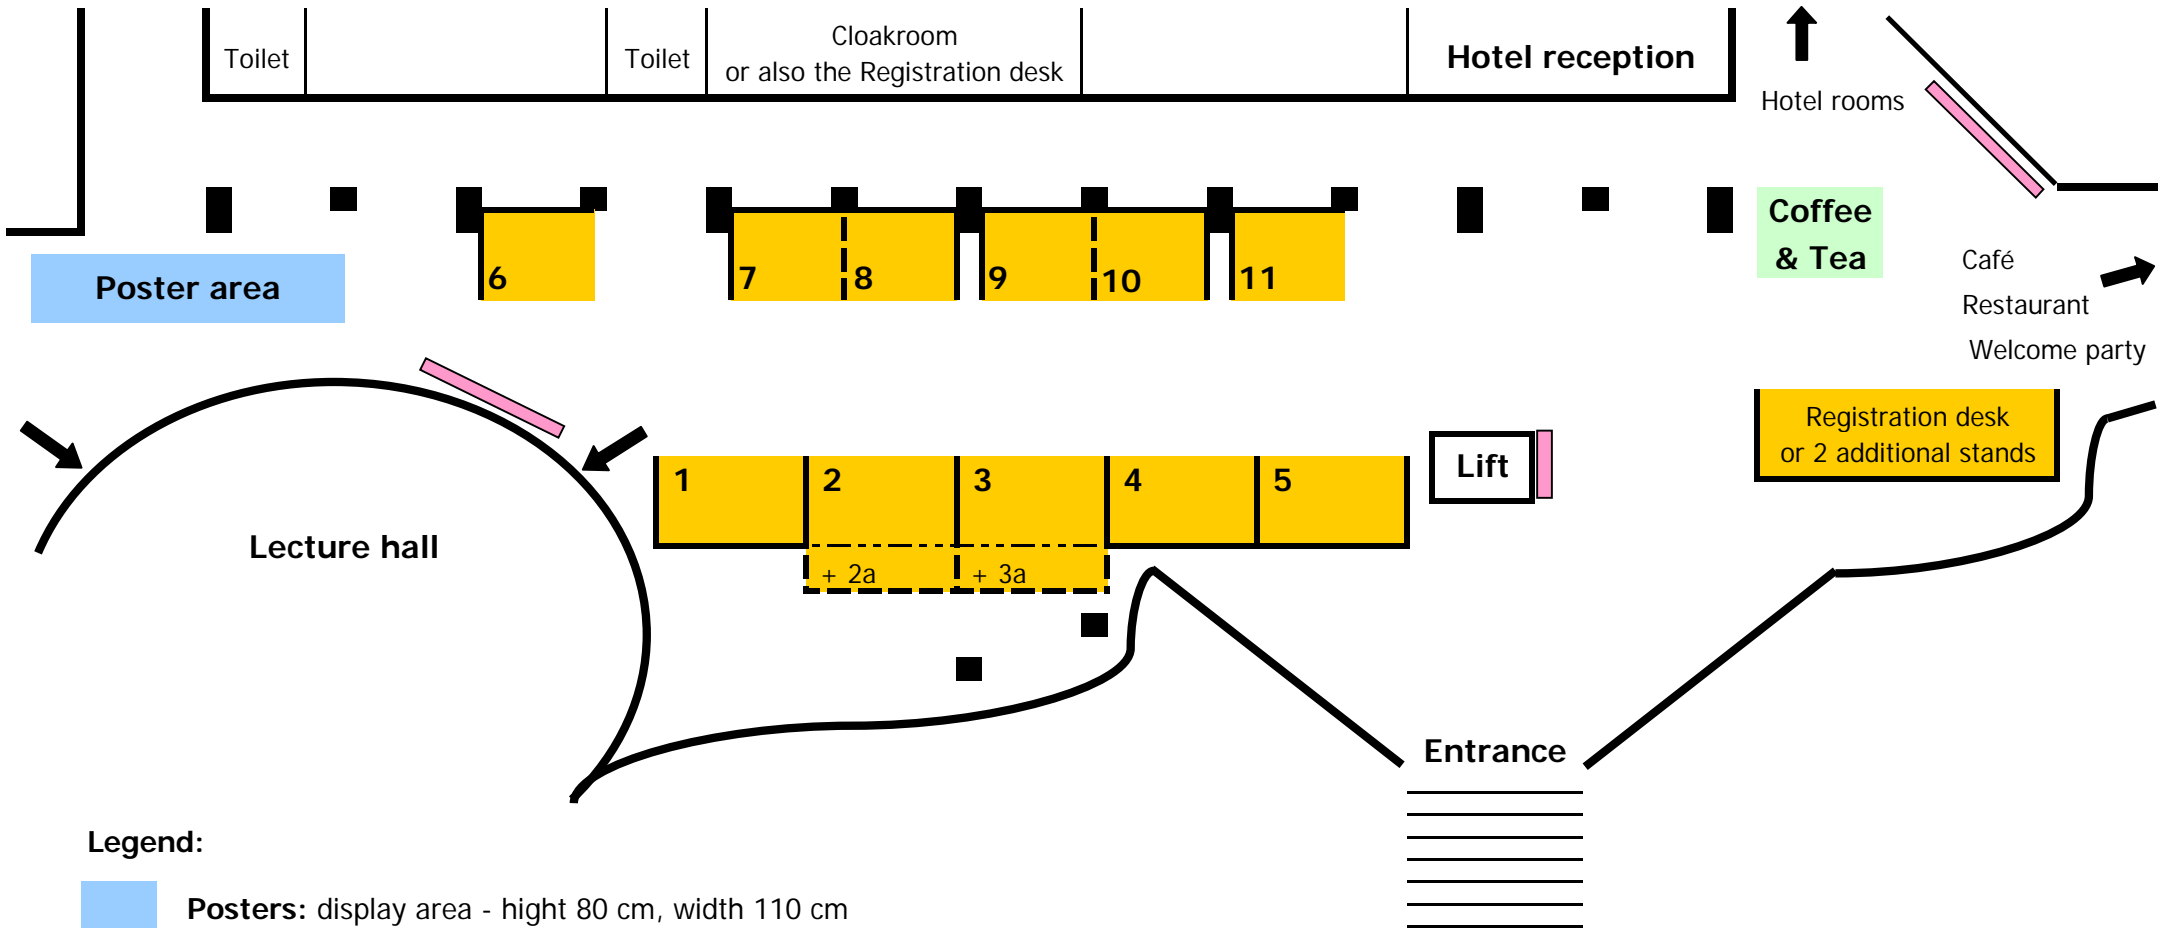

Cryogenics 2010 - Hotel SÚZA, Bratislava

Legend:

- Posters:** display area - hight 80 cm, width 110 cm
- Exhibition stands (possible to join neighbouring stands together)
 - No. 1, 4 and 5:** 300 x 200 cm
 - No. 2:** 300 x 200 cm (possible also 300 x 300 cm)
 - No. 3:** 300 x 200 cm (possible also 300 x 300 cm)
 - No. 6 and 11:** 250 x 200 cm
 - No. 7 and 8:** 250 x 200 cm (possible 500 x 200 cm)
 - No. 9 and 10:** 250 x 200 cm (possible 500 x 200 cm)
- Possible area for exhibitors - for banners, logos, advertisement

Main entrance door: width 160 cm

Lift: size 80 x 90 cm, loading limit 320 kg

Entrance stairs: width 150 cm

Service lift: loading limit 500 kg

possible to use only in working days (Mo-Fri) 8:00-14:30